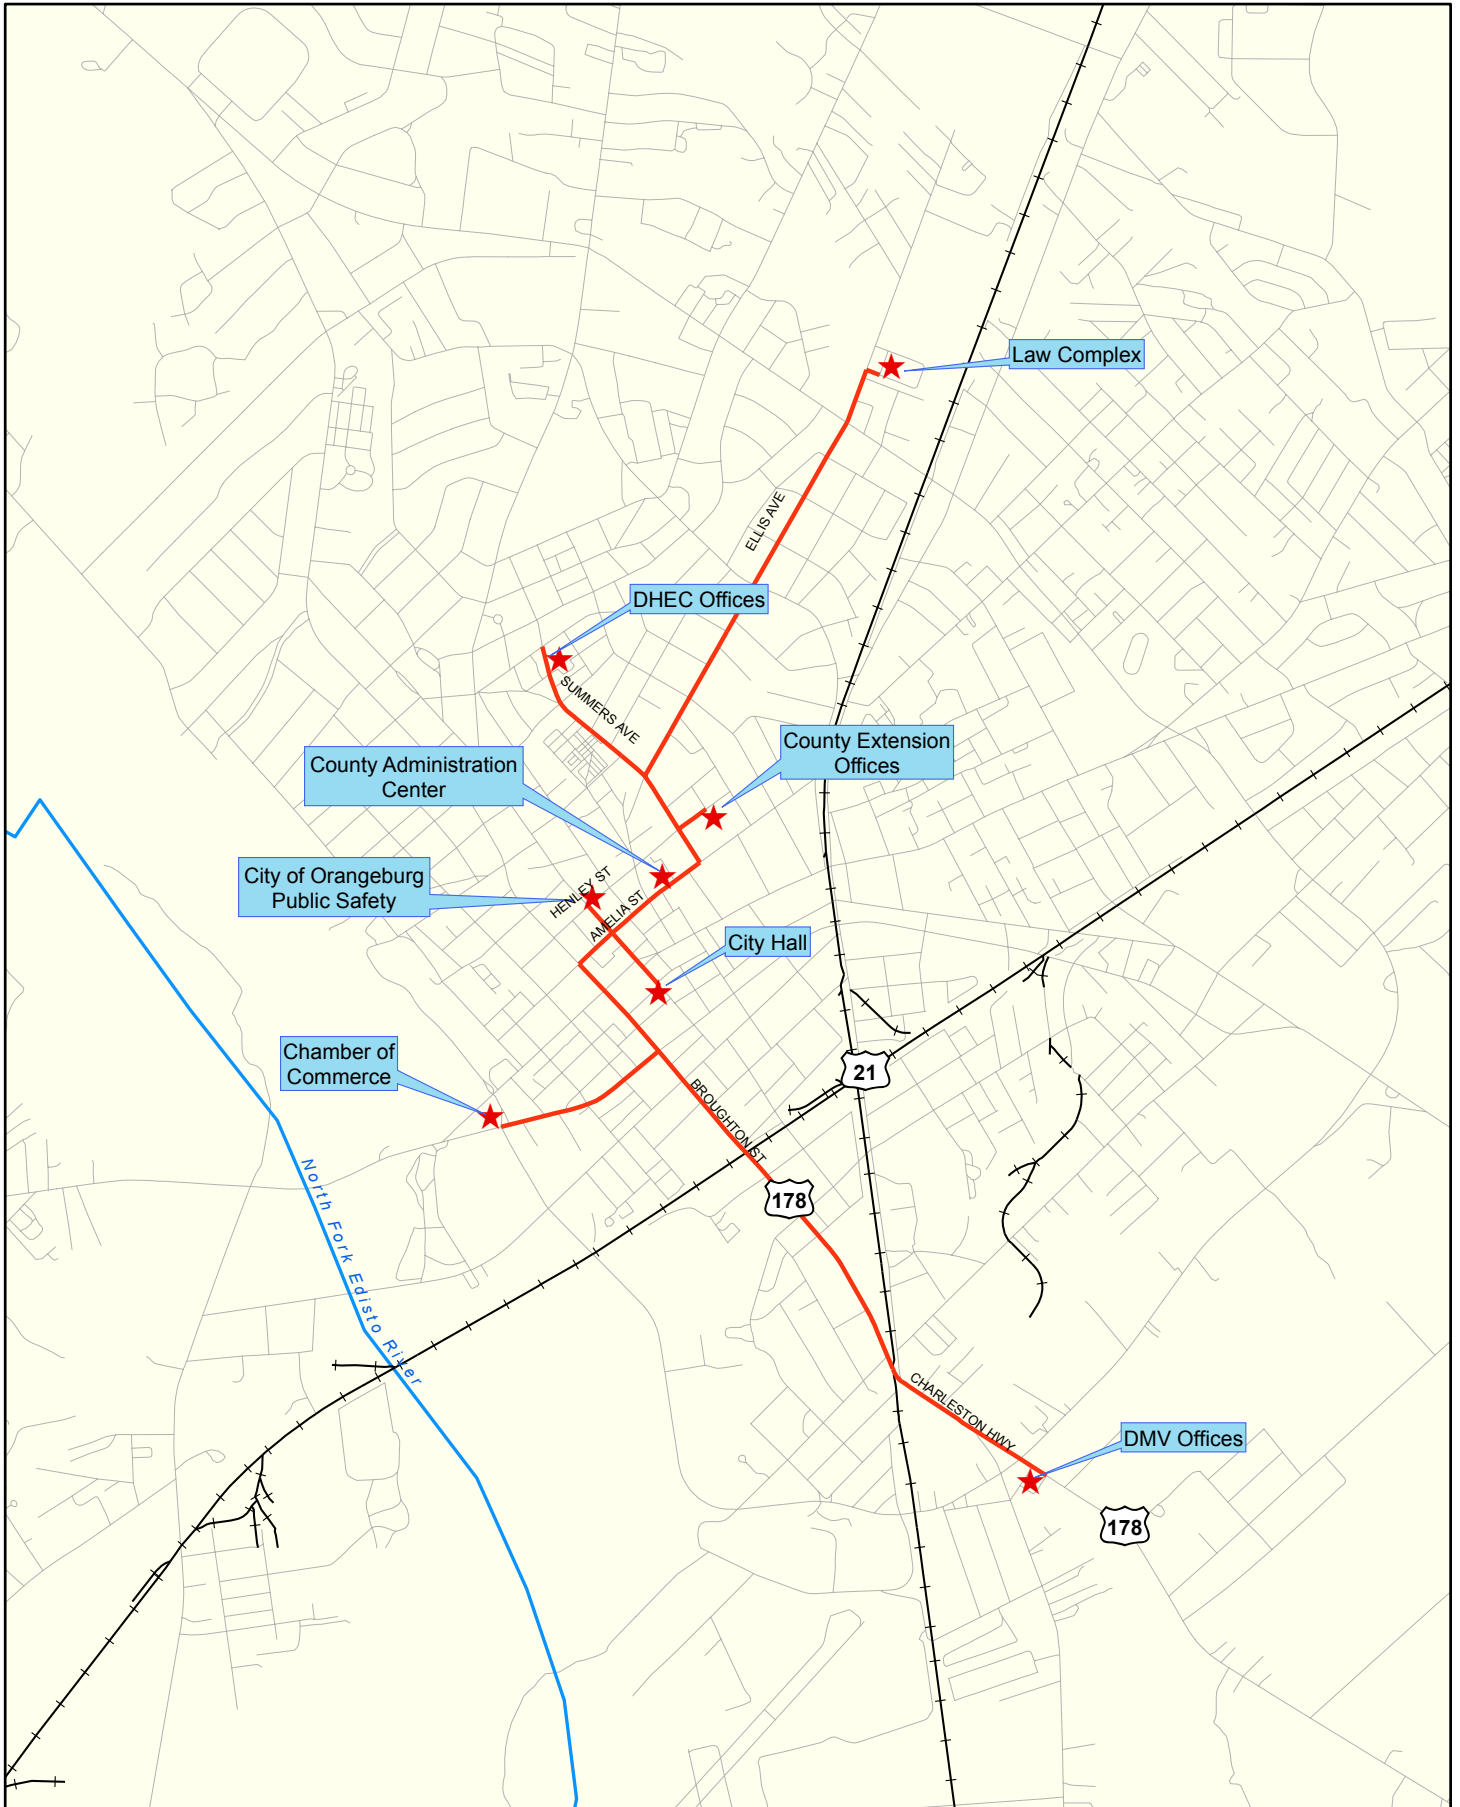

Directions from Administration Center to Other Local Agencies

South Carolina Department of Motor Vehicles

Directions

Take a right when leaving front of County parking lot. (Amelia St.)
Go to 2nd light and take a left. (Broughton St.)
Go through 5 stop lights headed toward highway 178.
Highway department will be on the right behind Sunoco gas station.