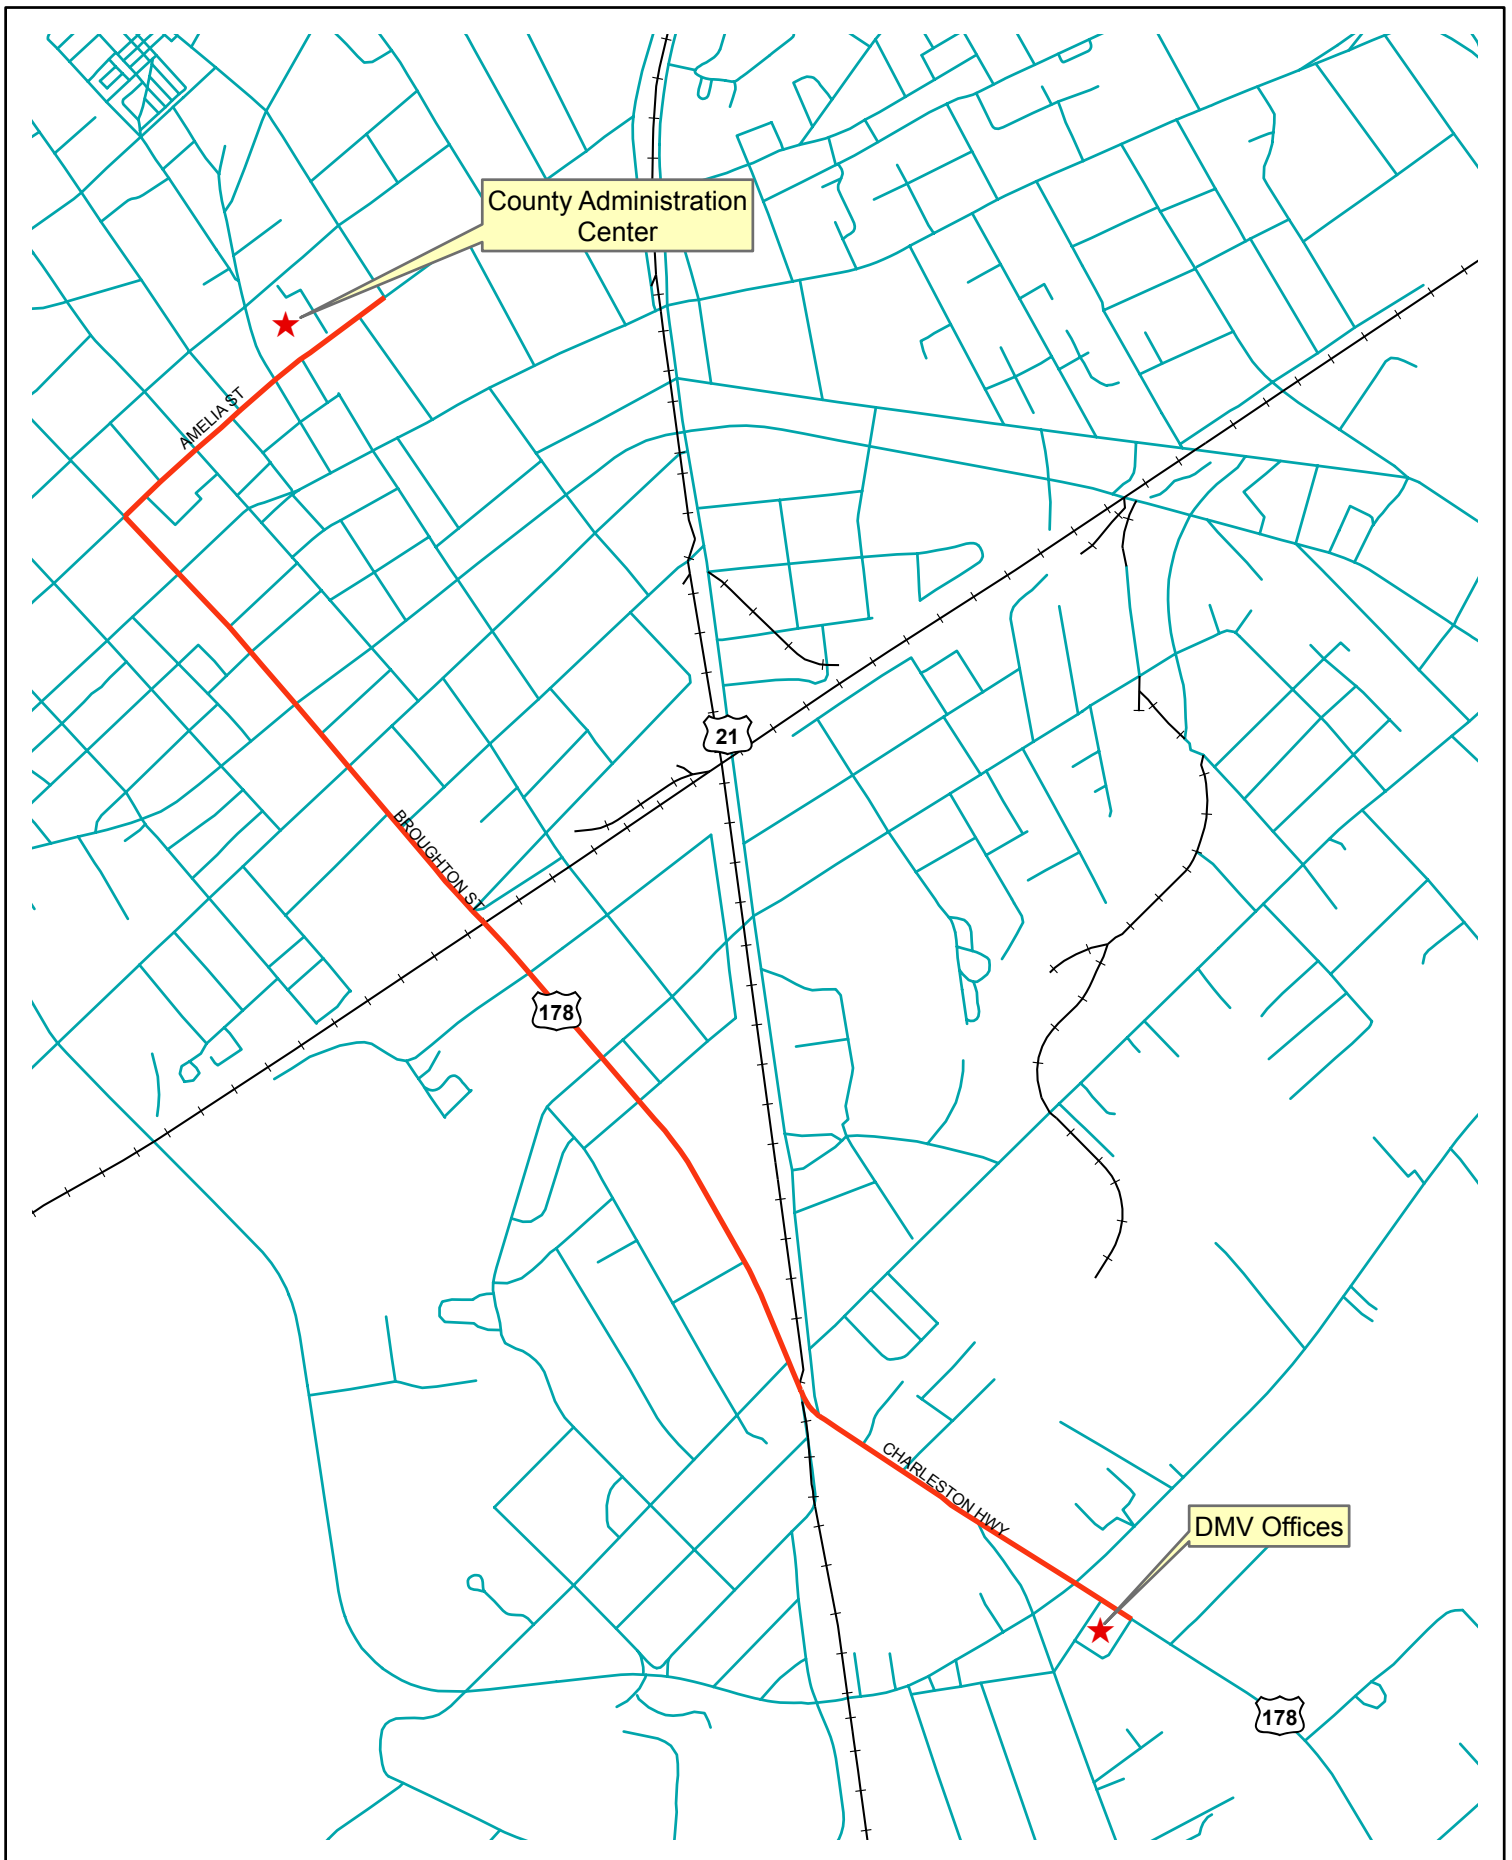

Directions from Administration Center to DMV Office

South Carolina Department of Motor Vehicles

Directions

Take a right when leaving front of County parking lot. (Amelia St.)
Go to 2nd light and take a left. (Broughton St.)
Go through 5 stop lights headed toward highway 178.
Highway department will be on the right behind Sunoco gas station.